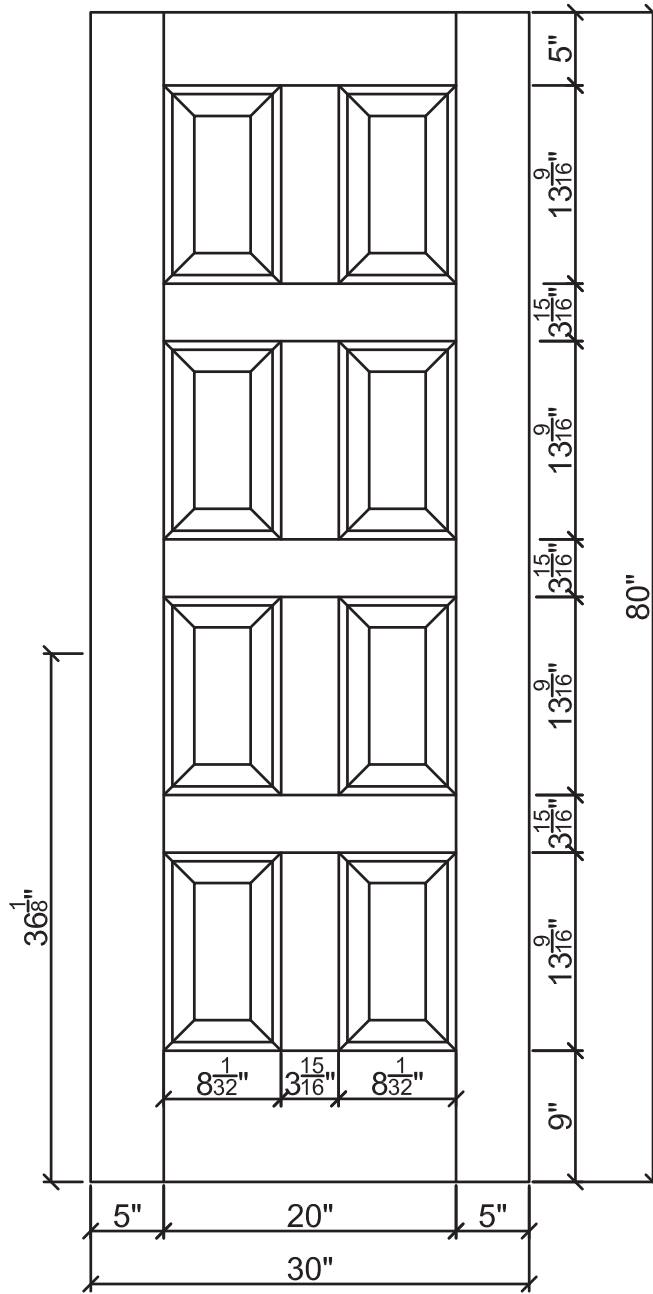

EX-MA800
30" x 80" x 1-3/4"

5mm mahogany veneer

Mahogany core

5mm mahogany veneer

mahogany wood (2 ply)